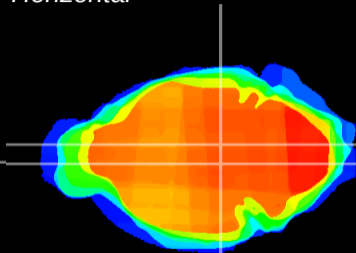

Coronal

Sagittal-R

Sagittal-L

ViBrism: CX10743
Horizontal

VTA