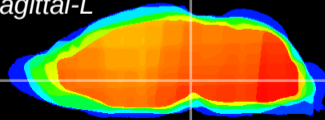

Coronal

Sagittal-R

Sagittal-L

ViBrism: CX10743
Horizontal

VTA