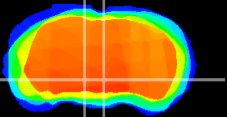

Coronal

Sagittal-R

Sagittal-L

ViBrism: CX10743
Horizontal

VTA