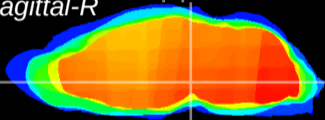

Coronal

Sagittal-R

Sagittal-L

ViBrism: CX10743
Horizontal

VTA