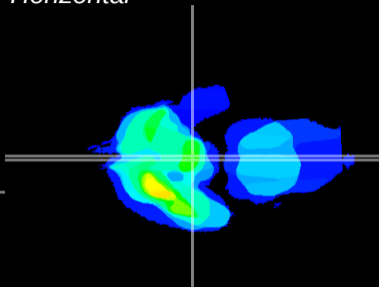

Coronal

Sagittal-R

Sagittal-L

ViBrism: CX10744
Horizontal

ME