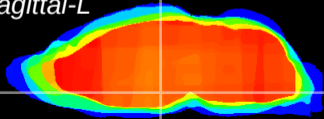

Coronal

Sagittal-R

Sagittal-L

ViBrism: CX10747
Horizontal

DM