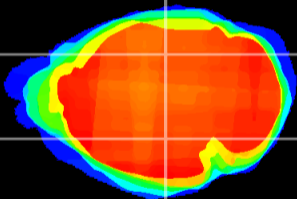

Coronal

Sagittal-R

Sagittal-L

ViBrism: CX10747
Horizontal

LG