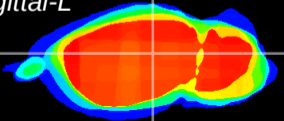

Coronal

Sagittal-R

Sagittal-L

ViBrism: CX10747
Horizontal

LG