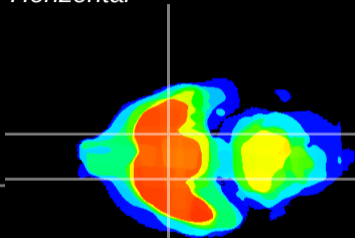

Coronal

Sagittal-R

Sagittal-L

ViBrism: CX10747
Horizontal

S0