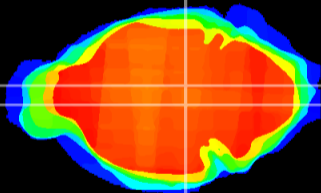

Coronal

Sagittal-R

Sagittal-L

ViBrism: CX10747
Horizontal

VTA