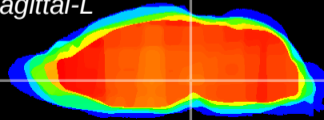

Coronal

Sagittal-R

Sagittal-L

ViBrism: CX10747
Horizontal

VTA