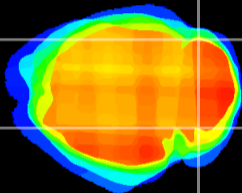

Coronal

Sagittal-R

Sagittal-L

ViBrism: CX10748
Horizontal

Cb lobe