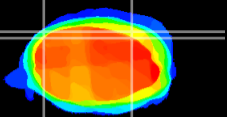

Coronal

Sagittal-R

Sagittal-L

ViBrism: CX10748
Horizontal

Cb lobe