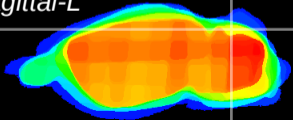

Coronal

Sagittal-R

Sagittal-L

ViBrism: CX10748
Horizontal

Cb lobe