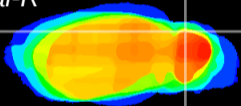

Coronal

Sagittal-R

Sagittal-L

ViBrism: CX10748
Horizontal

Cb lobe