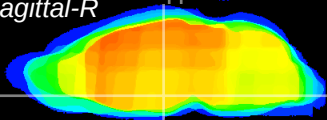

Coronal

Sagittal-R

Sagittal-L

ViBrism: CX10753
Horizontal

DM