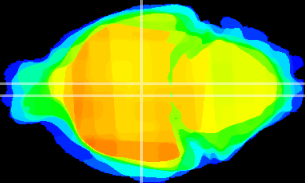

Coronal

Sagittal-R

Sagittal-L

ViBrism: CX10753
Horizontal

DM