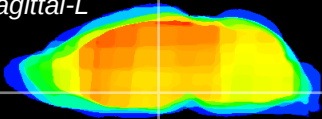

Coronal

Sagittal-R

Sagittal-L

ViBrism: CX10753
Horizontal

DM