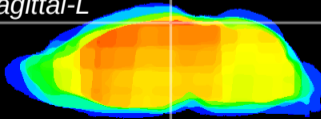

Coronal

Sagittal-R

Sagittal-L

ViBrism: CX10753
Horizontal

RS