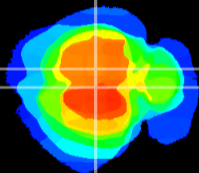

Coronal

Sagittal-R

Sagittal-L

ViBrism: CX10753
Horizontal

RS