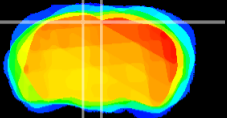

Coronal

Sagittal-R

Sagittal-L

ViBrism: CX10753
Horizontal

RS