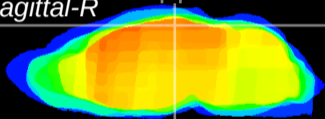

Coronal

Sagittal-R

Sagittal-L

ViBrism: CX10753
Horizontal

RS