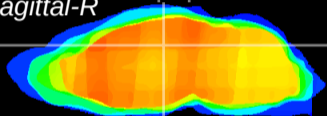

Coronal

Sagittal-R

Sagittal-L

ViBrism: CX10756
Horizontal

DG