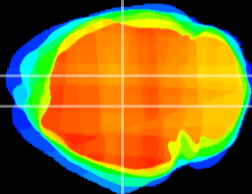

Coronal

Sagittal-R

Sagittal-L

ViBrism: CX10756
Horizontal

DG