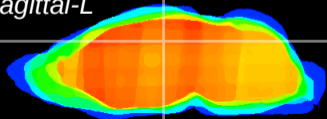

Coronal

Sagittal-R

Sagittal-L

ViBrism: CX10756
Horizontal

DG