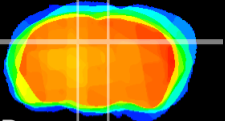

Coronal

Sagittal-R

Sagittal-L

ViBrism: CX10756
Horizontal

DG