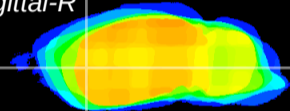

Coronal

Sagittal-R

Sagittal-L

ViBrism: CX10758
Horizontal

CPU lateral