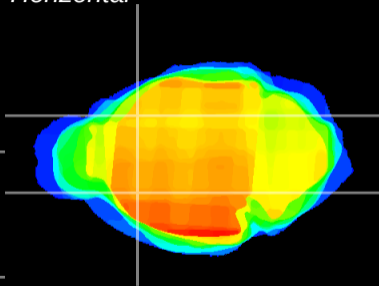

Coronal

Sagittal-R

Sagittal-L

ViBrism: CX10758
Horizontal

CPU lateral