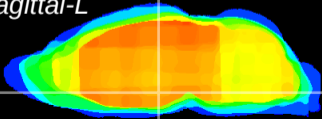

Coronal

Sagittal-R

Sagittal-L

ViBrism: CX10758
Horizontal

DM