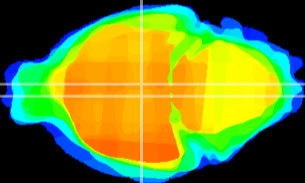

Coronal

Sagittal-R

Sagittal-L

ViBrism: CX10758
Horizontal

DM