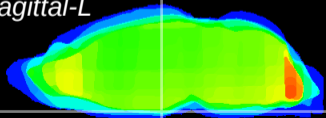

Coronal

Sagittal-R

Sagittal-L

ViBrism: CX10762
Horizontal

ME