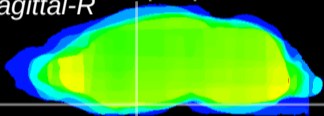

Coronal

Sagittal-R

Sagittal-L

ViBrism: CX10762
Horizontal

S0