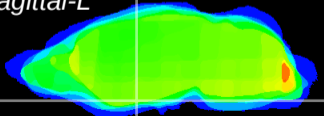

Coronal

Sagittal-R

Sagittal-L

ViBrism: CX10762
Horizontal

S0