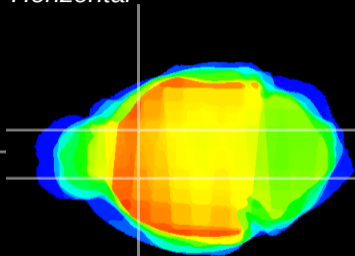

Coronal

Sagittal-R

Sagittal-L

ViBris: CX10763  
Horizontal

CPU medial