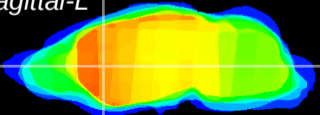

Coronal

Sagittal-R

Sagittal-L

ViBris: CX10763  
Horizontal

CPU medial