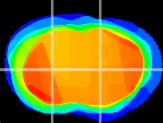

Coronal

Sagittal-R

Sagittal-L

ViBris: CX10763  
Horizontal

CPU medial