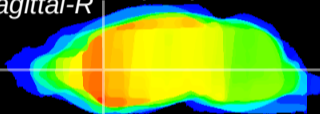

Coronal

Sagittal-R

Sagittal-L

ViBris: CX10763  
Horizontal

CPU medial