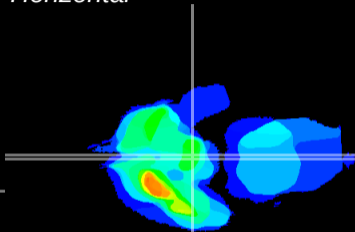

Coronal

Sagittal-R

Sagittal-L

ViBrism: CX10763
Horizontal

ME