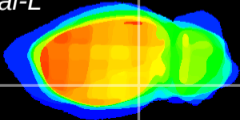

Coronal

Sagittal-R

Sagittal-L

ViBrism: CX10763
Horizontal

ventral S