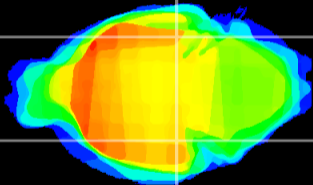

Coronal

Sagittal-R

Sagittal-L

ViBrism: CX10763
Horizontal

ventral S