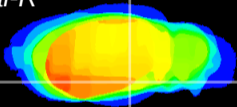

Coronal

Sagittal-R

Sagittal-L

ViBrism: CX10763
Horizontal

ventral S