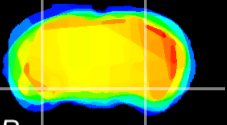

Coronal

Sagittal-R

Sagittal-L

ViBrism: CX10763
Horizontal

ventral S