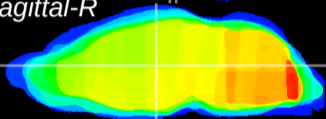

Coronal

Sagittal-R

Sagittal-L

ViBrism: CX10764
Horizontal

MD