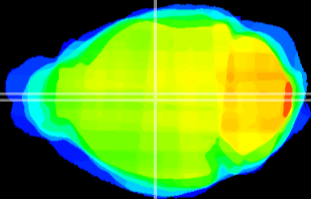

Coronal

Sagittal-R

Sagittal-L

ViBrism: CX10764
Horizontal

MD