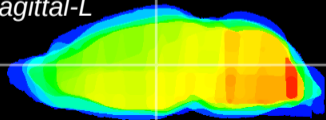

Coronal

Sagittal-R

Sagittal-L

ViBrism: CX10764
Horizontal

MD