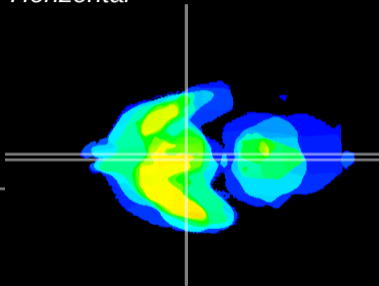

Coronal

Sagittal-R

Sagittal-L

ViBrism: CX10765
Horizontal

Arc