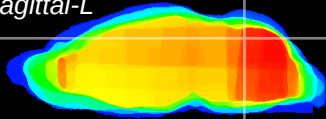

Coronal

Sagittal-R

Sagittal-L

ViBrism: CX10765
Horizontal

Cb vermis