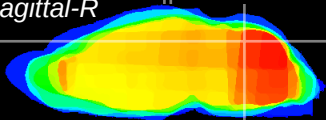

Coronal

Sagittal-R

Sagittal-L

ViBrism: CX10765
Horizontal

Cb vermis