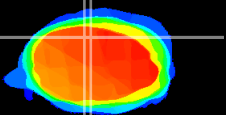

Coronal

Sagittal-R

Sagittal-L

ViBrism: CX10765
Horizontal

Cb vermis