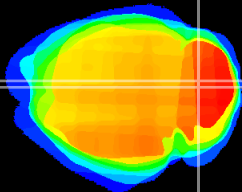

Coronal

Sagittal-R

Sagittal-L

ViBrism: CX10765
Horizontal

Cb vermis