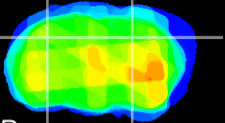

Coronal

Sagittal-R

Sagittal-L

ViBrism: CX10769
Horizontal

CA2/CA3