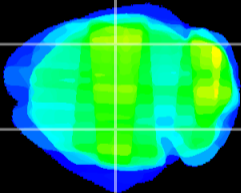

Coronal

Sagittal-R

Sagittal-L

ViBrism: CX10769
Horizontal

CA2/CA3