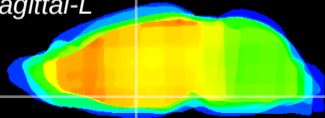

Coronal

Sagittal-R

Sagittal-L

ViBrism: CX10777
Horizontal

SPa dorsal