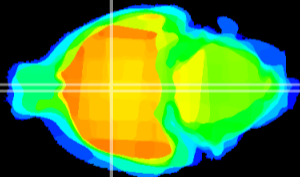

Coronal

Sagittal-R

Sagittal-L

ViBrism: CX10777
Horizontal

SPa dorsal