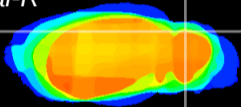

Coronal

Sagittal-R

Sagittal-L

ViBrisM: CX10780
Horizontal

Cb lobe