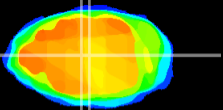

Coronal

Sagittal-R

Sagittal-L

ViBrism: CX10782
Horizontal

Tg