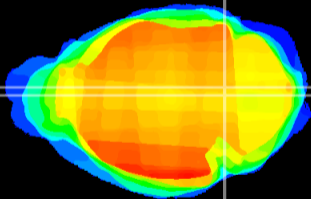

Coronal

Sagittal-R

Sagittal-L

ViBrism: CX10782
Horizontal

Tg