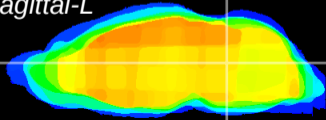

Coronal

Sagittal-R

Sagittal-L

ViBrism: CX10782
Horizontal

Tg