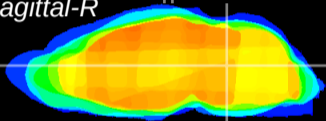

Coronal

Sagittal-R

Sagittal-L

ViBrism: CX10782
Horizontal

Tg