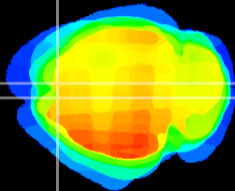

Coronal

Sagittal-R

Sagittal-L

ViBriSM: CX10785
Horizontal

Cx motor