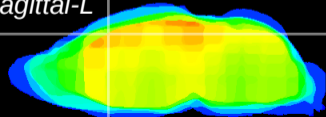

Coronal

Sagittal-R

Sagittal-L

ViBriSM: CX10785
Horizontal

Cx motor