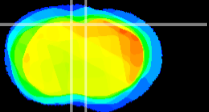

Coronal

Sagittal-R

Sagittal-L

ViBriSM: CX10785
Horizontal

Cx motor