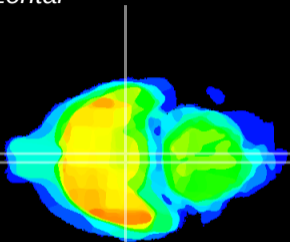

Coronal

Sagittal-R

Sagittal-L

ViBrism: CX10789
Horizontal

VMH