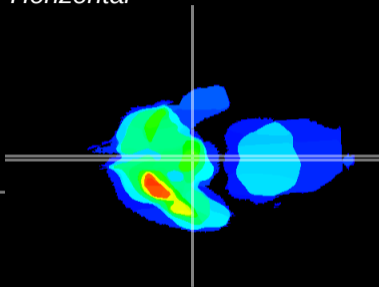

Coronal

Sagittal-R

Sagittal-L

ViBrism: CX10794
Horizontal

ME