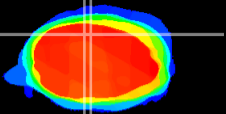

Coronal

Sagittal-R

Sagittal-L

ViBrism: CX10798
Horizontal

Cb vermis