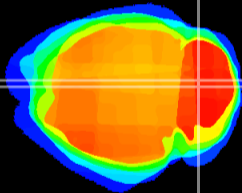

Coronal

Sagittal-R

Sagittal-L

ViBrism: CX10798
Horizontal

Cb vermis