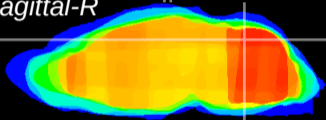

Coronal

Sagittal-R

Sagittal-L

ViBrism: CX10798
Horizontal

Cb vermis