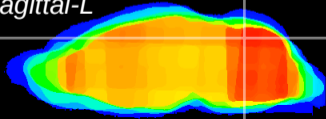

Coronal

Sagittal-R

Sagittal-L

ViBrism: CX10798
Horizontal

Cb vermis