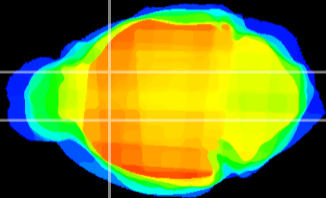

Coronal

Sagittal-R

Sagittal-L

ViBrism: CX10802
Horizontal

CPu medial