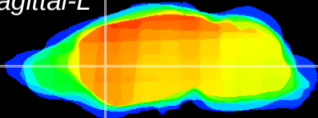

Coronal

Sagittal-R

Sagittal-L

ViBrism: CX10802
Horizontal

CPu medial