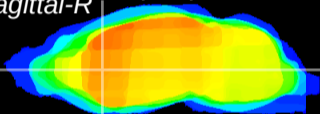

Coronal

Sagittal-R

Sagittal-L

ViBrism: CX10802
Horizontal

CPu medial