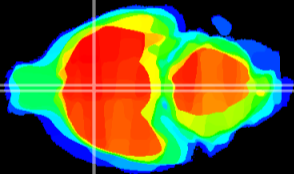

Coronal

Sagittal-R

Sagittal-L

ViBrisM: CX10804
Horizontal

MPA