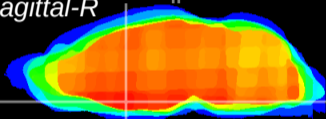

Coronal

Sagittal-R

Sagittal-L

ViBrisM: CX10804
Horizontal

MPA