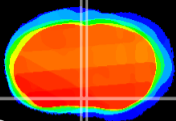

Coronal

Sagittal-R

Sagittal-L

ViBrisM: CX10804
Horizontal

MPA