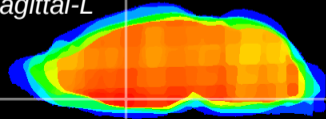

Coronal

Sagittal-R

Sagittal-L

ViBrisM: CX10804
Horizontal

MPA