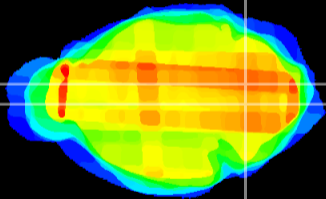

Coronal

Sagittal-R

Sagittal-L

ViBrism: CX10808
Horizontal

MVe