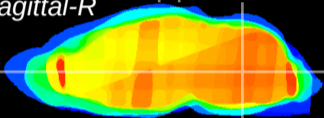

Coronal

Sagittal-R

Sagittal-L

ViBrism: CX10808
Horizontal

MVe