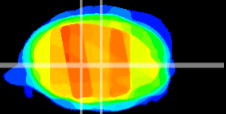

Coronal

Sagittal-R

Sagittal-L

ViBrism: CX10808
Horizontal

MVe