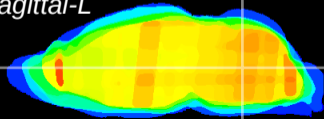

Coronal

Sagittal-R

Sagittal-L

ViBrism: CX10808
Horizontal

MVe