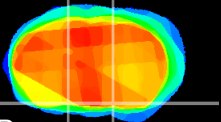

Coronal

Sagittal-R

Sagittal-L

ViBrism: CX10810
Horizontal

S0