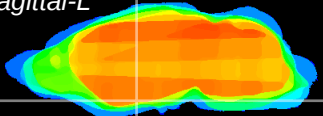

Coronal

Sagittal-R

Sagittal-L

ViBrism: CX10810
Horizontal

S0