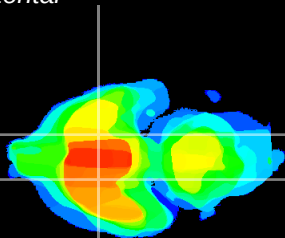

Coronal

Sagittal-R

Sagittal-L

ViBrism: CX10810
Horizontal

S0