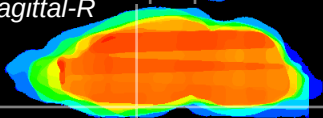

Coronal

Sagittal-R

Sagittal-L

ViBrism: CX10810
Horizontal

S0