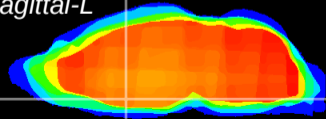

Coronal

Sagittal-R

Sagittal-L

ViBrism: CX10812
Horizontal

MPA