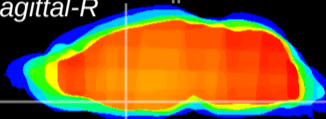

Coronal

Sagittal-R

Sagittal-L

ViBrism: CX10812
Horizontal

MPA