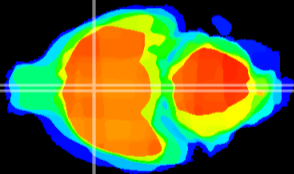

Coronal

Sagittal-R

Sagittal-L

ViBrism: CX10812
Horizontal

MPA