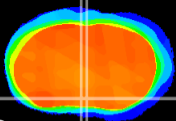

Coronal

Sagittal-R

Sagittal-L

ViBrism: CX10812
Horizontal

MPA