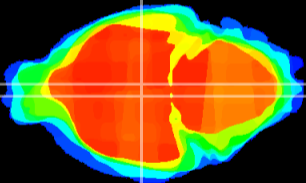

Coronal

Sagittal-R

Sagittal-L

ViBrism: CX10815
Horizontal

DM