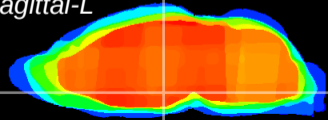

Coronal

Sagittal-R

Sagittal-L

ViBrism: CX10815
Horizontal

DM