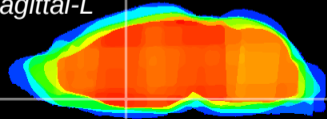

Coronal

Sagittal-R

Sagittal-L

ViBriSM: CX10815
Horizontal

MPA