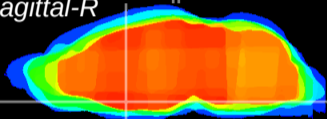

Coronal

Sagittal-R

Sagittal-L

ViBriSM: CX10815
Horizontal

MPA