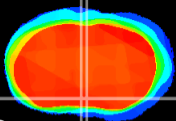

Coronal

Sagittal-R

Sagittal-L

ViBriSM: CX10815
Horizontal

MPA