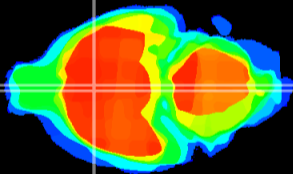

Coronal

Sagittal-R

Sagittal-L

ViBriSM: CX10815
Horizontal

MPA