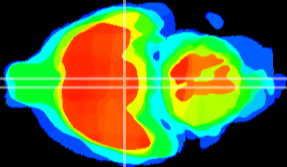

Coronal

Sagittal-R

Sagittal-L

ViBrism: CX10815
Horizontal

VMH