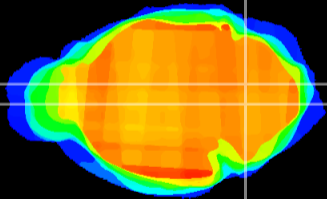

*Coronal*

*Sagittal-R*

*Sagittal-L*

ViBrism: CX10820  
*Horizontal*

MVe