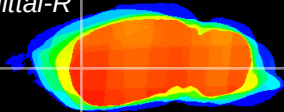

Coronal

Sagittal-R

Sagittal-L

ViBriSM: CX10830
Horizontal

CPU lateral