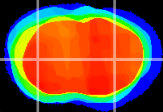

Coronal

Sagittal-R

Sagittal-L

ViBriSM: CX10830
Horizontal

CPU lateral