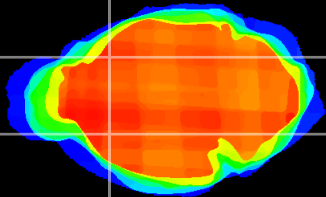

Coronal

Sagittal-R

Sagittal-L

ViBriSM: CX10830
Horizontal

CPU lateral