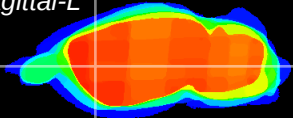

Coronal

Sagittal-R

Sagittal-L

ViBriSM: CX10830
Horizontal

CPU lateral