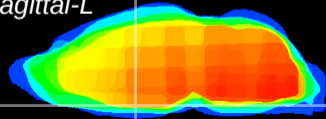

Coronal

Sagittal-R

Sagittal-L

ViBrisM: CX10832
Horizontal

SCN