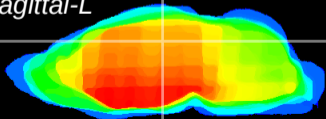

Coronal

Sagittal-R

Sagittal-L

ViBrism: CX10833
Horizontal

DG