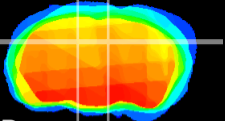

Coronal

Sagittal-R

Sagittal-L

ViBrism: CX10833
Horizontal

DG