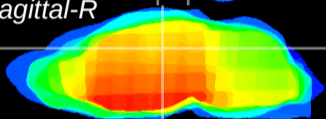

Coronal

Sagittal-R

Sagittal-L

ViBrism: CX10833
Horizontal

DG