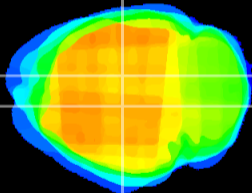

Coronal

Sagittal-R

Sagittal-L

ViBrism: CX10833
Horizontal

DG