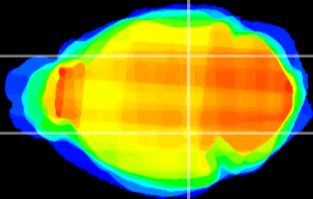

Coronal

Sagittal-R

Sagittal-L

ViBrism: CX10834
Horizontal

MG