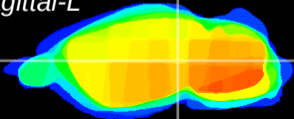

Coronal

Sagittal-R

Sagittal-L

ViBrism: CX10834
Horizontal

MG