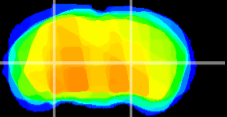

Coronal

Sagittal-R

Sagittal-L

ViBrism: CX10834
Horizontal

MG