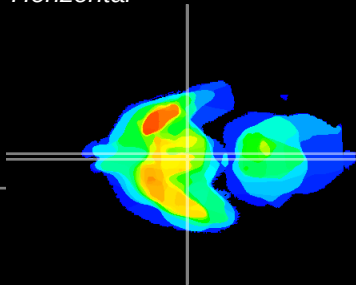

Coronal

Sagittal-R

Sagittal-L

ViBrism: CX10837
Horizontal

Arc