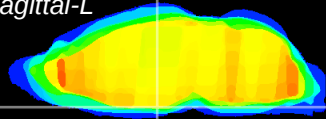

Coronal

Sagittal-R

Sagittal-L

ViBrism: CX10837
Horizontal

Arc