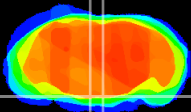

Coronal

Sagittal-R

Sagittal-L

ViBriSM: CX10856
Horizontal

Pn