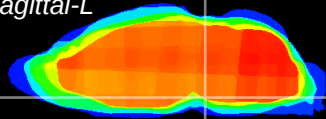

Coronal

Sagittal-R

Sagittal-L

ViBriSM: CX10856
Horizontal

Pn