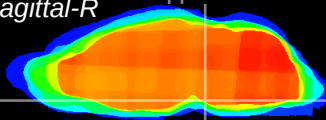

Coronal

Sagittal-R

Sagittal-L

ViBriSM: CX10856
Horizontal

Pn