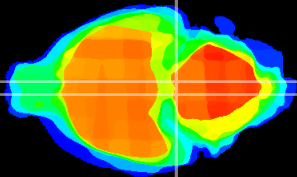

Coronal

Sagittal-R

Sagittal-L

ViBriSM: CX10856
Horizontal

Pn