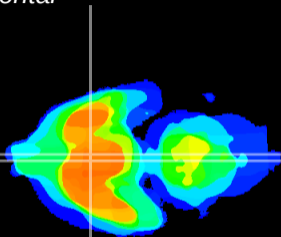

Coronal

Sagittal-R

Sagittal-L

ViBriSM: CX10856
Horizontal

SCN