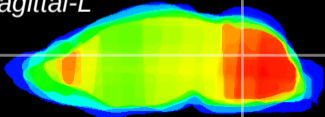

*Coronal*

*Sagittal-R*

*Sagittal-L*

ViBrism: CX10859  
*Horizontal*

Cb nucleus