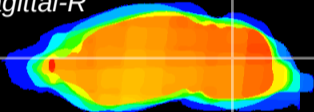

Coronal

Sagittal-R

Sagittal-L

ViBrism: CX10864  
Horizontal

Cb nucleus