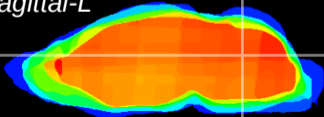

Coronal

Sagittal-R

Sagittal-L

ViBrism: CX10864  
Horizontal

Cb nucleus