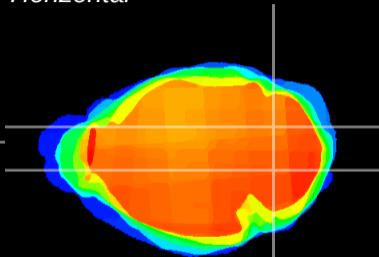

Coronal

Sagittal-R

Sagittal-L

ViBrism: CX10864  
Horizontal

Cb nucleus