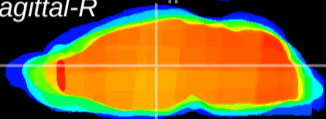

Coronal

Sagittal-R

Sagittal-L

ViBrism: CX10864
Horizontal

MD