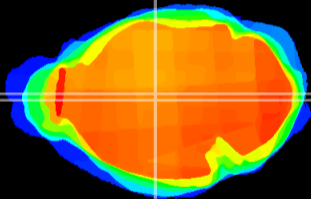

Coronal

Sagittal-R

Sagittal-L

ViBrism: CX10864
Horizontal

MD