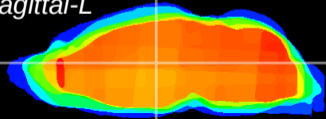

Coronal

Sagittal-R

Sagittal-L

ViBrism: CX10864
Horizontal

MD