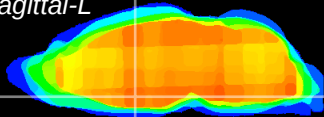

Coronal

Sagittal-R

Sagittal-L

ViBriSm: CX10865
Horizontal

SPa dorsal