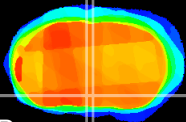

Coronal

Sagittal-R

Sagittal-L

ViBriSm: CX10865
Horizontal

SPa dorsal