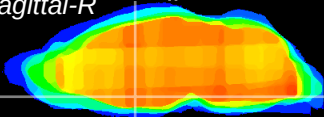

Coronal

Sagittal-R

Sagittal-L

ViBriSm: CX10865
Horizontal

SPa dorsal