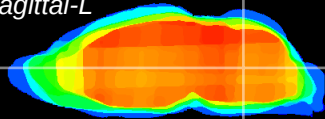

Coronal

Sagittal-R

Sagittal-L

ViBrism: CX10872
Horizontal

MVe