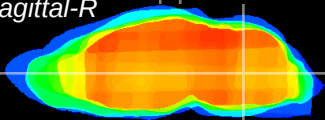

Coronal

Sagittal-R

Sagittal-L

ViBrism: CX10872
Horizontal

MVe