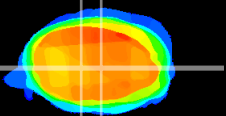

Coronal

Sagittal-R

Sagittal-L

ViBrism: CX10872
Horizontal

MVe