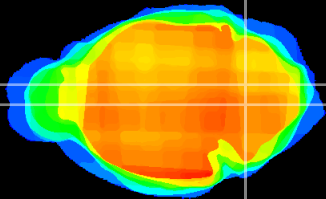

Coronal

Sagittal-R

Sagittal-L

ViBrism: CX10872
Horizontal

MVe