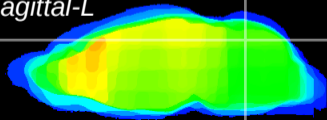

Coronal

Sagittal-R

Sagittal-L

ViBrism: CX10878
Horizontal

Cb vermis