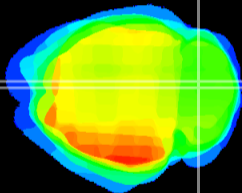

Coronal

Sagittal-R

Sagittal-L

ViBrism: CX10878
Horizontal

Cb vermis